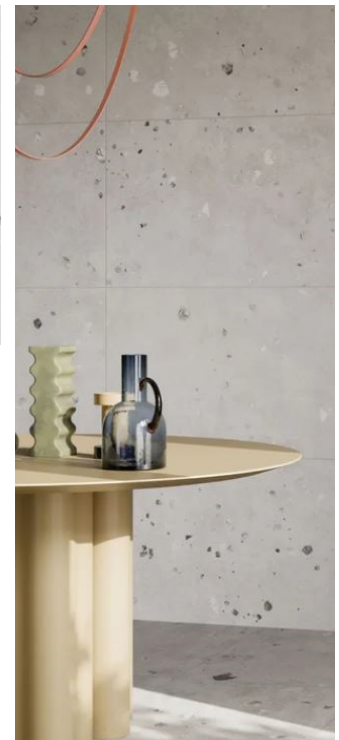

Hallway, bathroom, WC, utility room, slip resistance class min. R10, class B, floor tile surface finish matte. Format 600x600 mm. Product: *Creative Concrete*, tone White, surface finish matte. Bathroom wall tiles are from the same series as the floor tiles. Bathroom walls feature tiles in the format 600x600 mm.

Creative Concrete, tone White, surface finish matte. The transition from tiled areas to moisture-resistant painted plastered walls is finished with an embedded L-profile trim.

Bathroom plaster + moisture-resistant paint Tikkurila F497, silk matte finish.