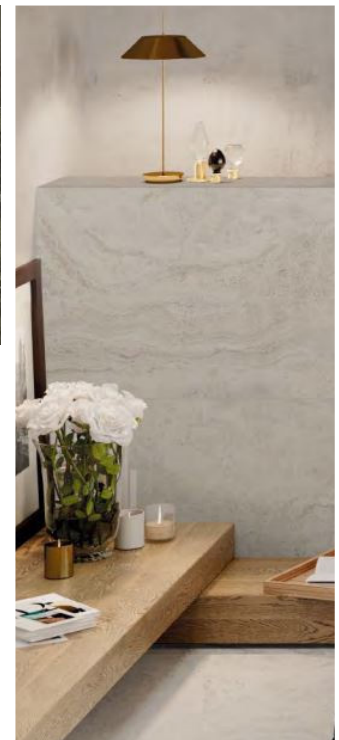

Hallway, Bathroom, WC, Utility Room: Slip resistance class: minimum R10, class B. Floor tile surface finish: matte. Tile format: 600x600 mm or 600x1200 mm. Wall base tile is from the same series as the floor tile. Product: *Provenza Unique Travertine Minimal Silver*, surface finish matte.

Decorative Tile:

In the bathtub and shower zones, the wall features a decorative tile in 600x1200 mm format, installed vertically. Product: *Florim Heritage Lux Emerald*, surface finish polished.

The transition from the tiled area to the plastered wall coated with moisture-resistant paint is finished with an embedded L-profile trim.