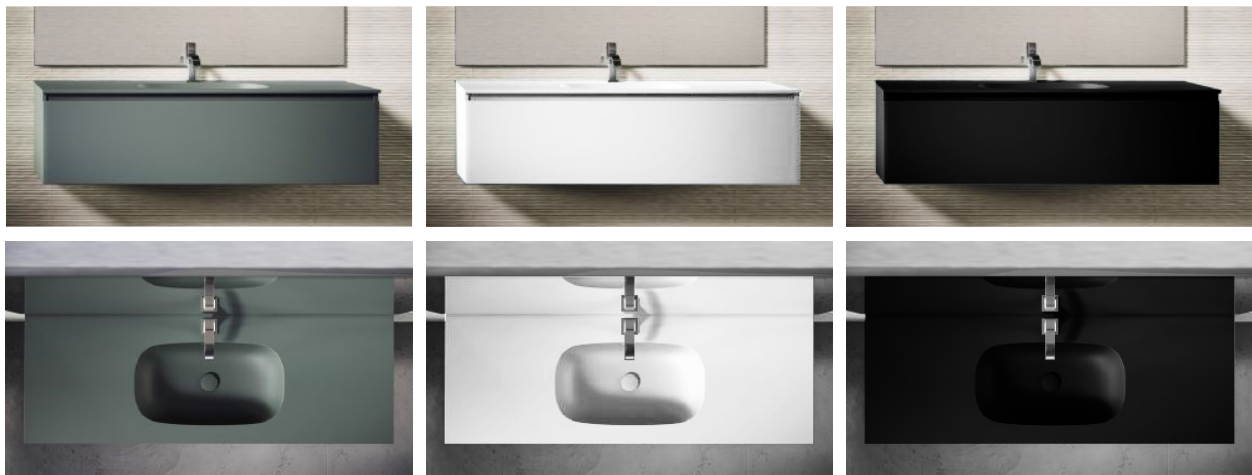

Decorative Tile:

In the bathtub and shower zones, the wall features a decorative tile in 600x1200 mm format, installed vertically. Product: *Florim Heritage Lux Emerald*, surface finish polished.

The transition from the tiled area to the plastered wall coated with moisture-resistant paint is finished with an embedded L-profile trim.

FLORA

BATHROOMS

Sanitary Ware, Ceramics, and Bathroom Furniture

Wall-Mounted Washbasin with Vanity Cabinet.

Wall-mounted washbasin with an above-counter faucet. Washbasin and vanity cabinet: *Mobilduenne Monoblock*. Vanity cabinet available in matte white, matte black, or matte green (*Verde Cobalto*).

Duravit D-Neo acrylic bathtub, with tiled side panels. Bathtub dimensions vary by apartment.

Washbasin Mixer

Hansgrohe *Tecturis S 150*. Available tones: brushed bronze, matte black, or matte white.

Bathtub Mixer with Soap Holder

Available tones: matte green, matte white, or matte black. Soft-closing toilet seat.

Flush Button

TECE *Solid* flush button. Available tones: brushed bronze, matte black, or matte white.

Shower Rail with Handheld Shower