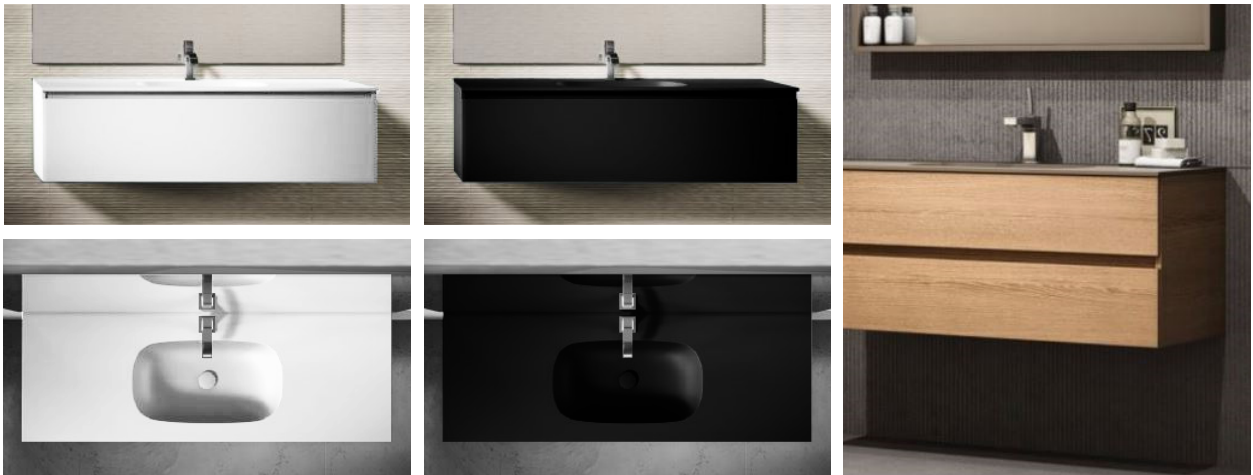

Bathroom wall tiles are from the same series as the floor tiles. Format: 600x1200 mm, installed vertically. Product: *Florim Rock Salt*, tone *Maui Green*, surface finish matte.

Bathroom plaster + moisture-resistant paint: Tikkurila G497, silk matte finish.

MARE

BATHROOMS

Sanitary Ware, Ceramics, and Bathroom Furniture

Wall-Mounted Washbasin with Vanity Cabinet

Wall-mounted washbasin with an above-counter faucet. Washbasin and vanity cabinet: *Mobilduenne Monoblock*. Vanity cabinet available in matte white, matte black, or wood tone.

Duravit D-Neo acrylic bathtub, with tiled side panels. Bathtub dimensions vary by apartment.

Washbasin Mixer

Hansgrohe Tecturis S 150. Available tones: brushed bronze, matte black, or matte white.

Bathtub Mixer with Soap Holder