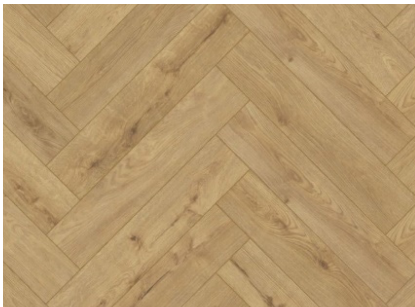

ORU MAJA

METRO

SILVA PACKAGE

The dignity of Kadriorg Park's ancient trees has inspired an interior where wood tells its own story. The Silva package brings home the warmth and tranquility of the forest, creating a practical and easy-to-maintain environment where modern comfort intertwines with nature's timeless wisdom. An ideal choice for both residential and rental spaces, it's a tribute to the beauty and permanence of wood.

SILVA

LIVING SPACES

Parquet and Floor Molding

Laminate parquet with herringbone imitation, floating installation.
Krono *Herringbone* single-strip oak *Sundance*, dimensions 8x126x630 mm.

The transition from parquet to hallway floor tiles is without a cover strip, resolved with a mastic joint.
Floor molding: Krono MDF, profiled, tone RAL9003 white, dimensions 17x100(h) mm, glued to the wall.

Interior Doors, Handles, Switches

Interior doors:
painted, with grooved patterns, tone RAL9003, silk matte finish. Visible hinges.

Switches and sockets:
Jung LS990 series, tone white, glossy surface finish.

SILVA

Wall Paint, Window Sill

Painted walls Tikkurila F501, silk matte finish.

Artificial stone window sill, front view thickness 12.3 mm, no overhang from window reveals, window sill extends 20 mm from the window opening, edge chamfer 3 mm, finished with artificial stone *Corian Pearl Grey*.