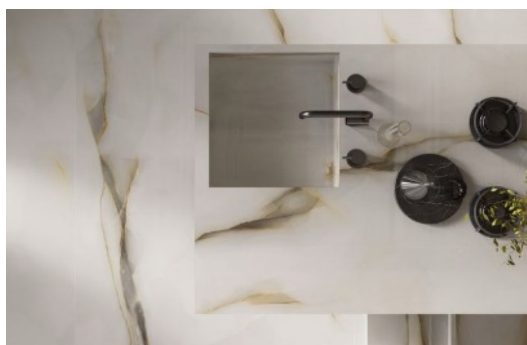

Hallway, Bathroom, WC, Utility Room slip resistance class: minimum R10, class B. Floor tile surface finish: matte. Tile format: 600x600 mm or 600x1200 mm. Product: *Emil Ceramica Tele di Marmo Pure Onyx*, tone *Onyx Perla*, surface finish matte.

Bathroom wall tiles are from the same series as the floor tiles, but with a polished surface. Format: 600x1200 mm, installed vertically. Product: *Emil Ceramica Tele di Marmo Pure Onyx*, tone *Onyx Perla*, surface finish polished.

The transition from the tiled area to the plastered wall coated with moisture-resistant paint is finished with an embedded L-profile trim.