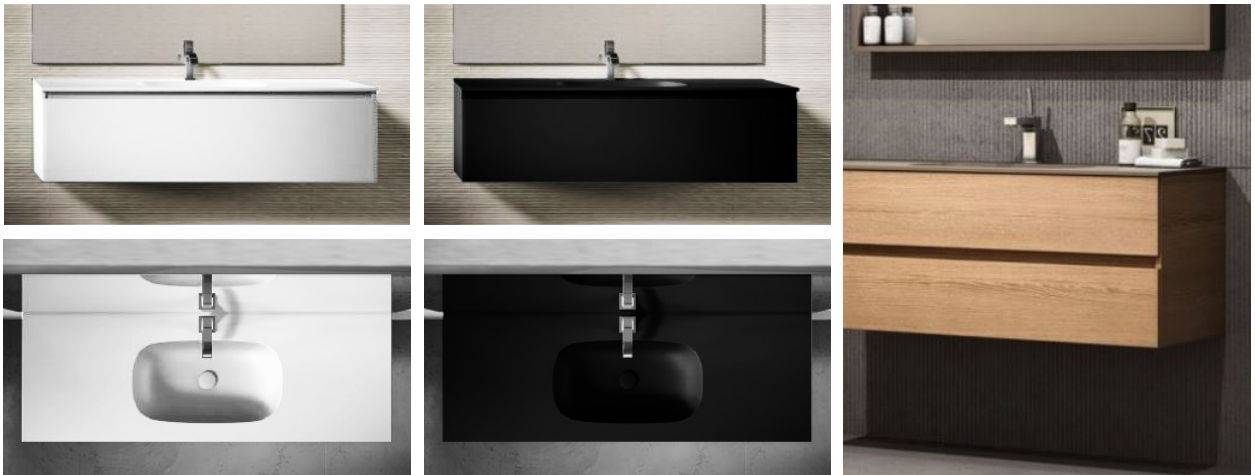

Tiles

Hallway, Bathroom, WC, Utility Room slip resistance class: minimum R10, class B. Floor tile surface finish: matte. Tile format: 600x600 mm or 600x1200 mm. Product: *Emil Ceramica Tele di Marmo Pure Onyx*, tone *Onyx Perla*, surface finish matte.

Bathroom wall tiles are from the same series as the floor tiles, but with a polished surface. Format: 600x1200 mm, installed vertically. Product: *Emil Ceramica Tele di Marmo Pure Onyx*, tone *Onyx Perla*, surface finish polished.

The transition from the tiled area to the plastered wall coated with moisture-resistant paint is finished with an embedded L-profile trim.

TERRA

BATHROOMS

Sanitary Ware, Ceramics, and Bathroom Furniture

Wall-Mounted Washbasin with Vanity Cabinet

Wall-mounted washbasin with an above-counter faucet. Washbasin and vanity cabinet: *Mobilduenne Monoblock*. Vanity cabinet available in matte white, matte black, or wood tone.

Duravit D-Neo acrylic bathtub, with tiled side panels. Bathtub dimensions vary by apartment.